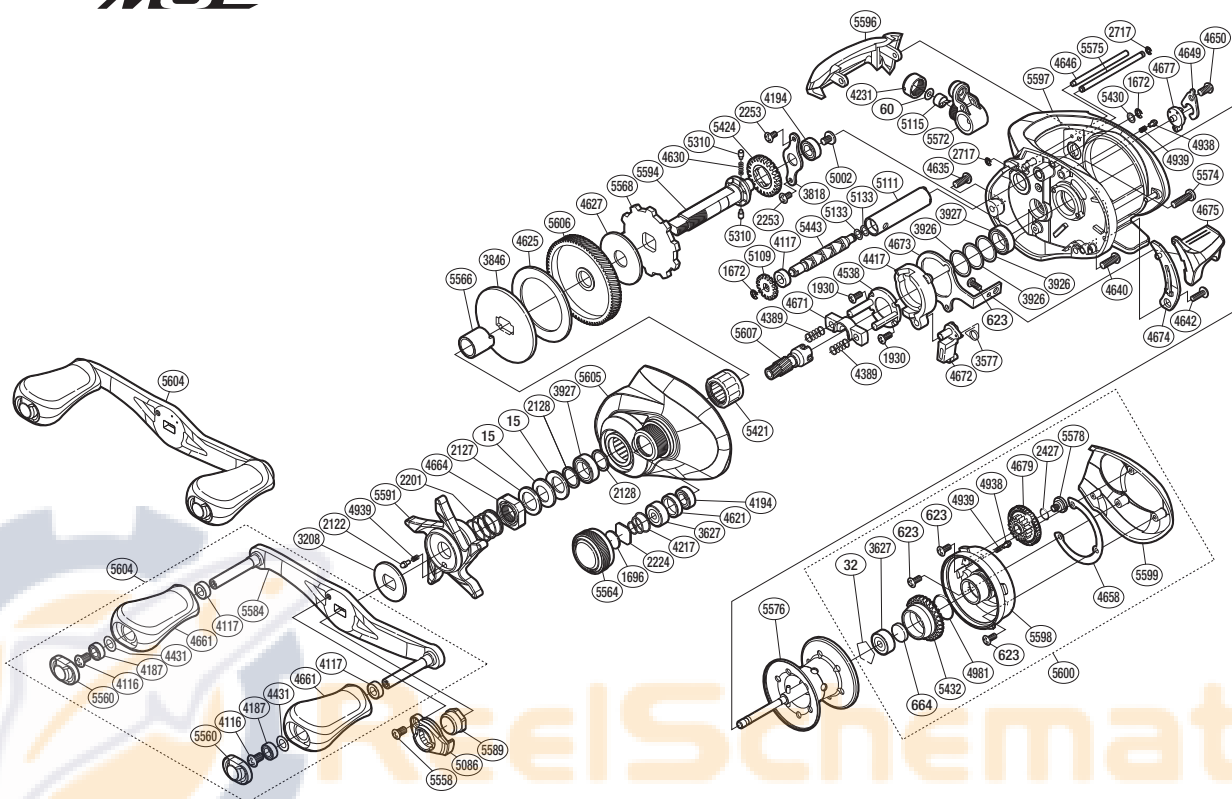

SHIMANO

CHRONARCH
MGL

SA-RB

CH MGL-151XG

Please note that the number of adjusting washers may not be the same as shown in the exploded views. (Adjustment will vary with each individual product.)

(51RH29D151X)

Part No.	Description	Part No.	Description	Part No.	Description
BNT0015	Drag Spring Washer	BNT4431	Washer	BNT5310	Idle Gear Pin
BNT0032	Bearing Retainer	BNT4538	Clutch Cam Retainer	BNT5421	Roller Clutch Bearing
BNT0060	Spacer	BNT4621	Bearing Spacer	BNT5424	Idle Gear
BNT0623	Screw	BNT4625	Drag Washer	BNT5430	Washer
BNT0664	Spacer B	BNT4627	Drag Washer	BNT5432	Brake Pipe Gear
BNT1672	E Lock	BNT4630	Idle Gear Spring	BNT5443	Worm Shaft
BNT1696	Cast Control Spacer	BNT4635	Screw	BNT5558	Screw
BNT1930	Screw	BNT4640	Screw	BNT5560	Handle Knob Seal
BNT2122	Click Pin	BNT4642	Screw	BNT5564	Cast Control Cap
BNT2127	Star Drag Spacer	BNT4646	Stabilizer Bar	BNT5566	Roller Clutch Inner Tube
BNT2128	Bearing Washer	BNT4649	Cam Lever Retainer	BNT5568	Anti-Reverse Ratchet
BNT2201	Star Drag Spring	BNT4650	Screw	BNT5572	Line Guide
BNT2224	Spool Tension Spacer	BNT4658	Washer	BNT5574	Screw
BNT2253	Screw	BNT4661	Handle Knob	BNT5575	Line Guard
BNT2427	O Ring	BNT4664	Star Drag Nut	BNT5576	Spool Assembly
BNT2717	E Lock	BNT4671	Yoke	BNT5578	Screw
BNT3208	Star Drag Click Plate	BNT4672	Clutch Pawl	BNT5584	Handle Shank Assembly
BNT3577	Clutch Pawl Spring	BNT4673	Clutch Plate	BNT5589	Handle Nut
BNT3627	Ball Bearing	BNT4674	Clutch Bar Guide	BNT5591	Star Drag
BNT3818	Drive Shaft Retainer	BNT4675	Quick-Fire li Clutch Bar	BNT5594	Drive Shaft
BNT3846	Key Washer	BNT4677	Side Plate Cam Lever	BNT5596	Level Wind Protector
BNT3926	Washer	BNT4679	Br Dial	BNT5597	Frame
BNT3927	Ball Bearing	BNT4938	Click Pin	BNT5598	Brake Case
BNT4116	Screw	BNT4939	Click Spring	BNT5599	Right Side Plate
BNT4117	Bushing	BNT4981	O Ring	BNT5600	Right Side Plate Assembly
BNT4187	Ball Bearing	BNT5002	Screw	BNT5604	Handle Assembly
BNT4194	Ball Bearing	BNT5086	Handle Retainer	BNT5605	Left Side Plate
BNT4217	Spool Tension Spring	BNT5109	Idle Gear	BNT5606	Drive Gear
BNT4231	Pawl Cap	BNT5111	Level Wind Guard	BNT5607	Pinion Gear
BNT4389	Yoke Spring	BNT5115	Line Guide Pawl		
BNT4417	Clutch Cam	BNT5133	Washer	BNT4692	B-100 Oil (accessory)